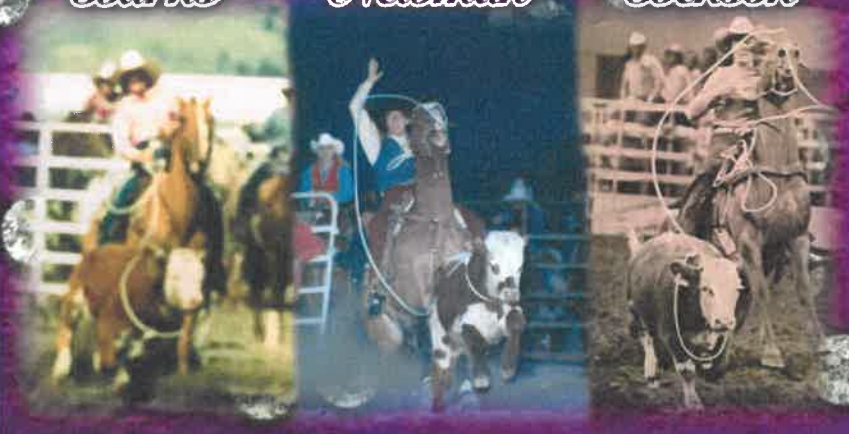

WORLD'S RICHEST BREAKAWAY

In Memory of

Kari Burns

Gilean Newman

Betty Benson

Presented by

CINCH
JEANS & SHIRTS

**\$8,000
ADDED!!**

WPRA
Divisional Circuit

May 12, 2022

Miller's Horse Palace
Billings, MT ~ 9 AM

2 Full Rounds
TOP 35
SHORT ROUND
\$500 - Enter ONE TIME

FIRST TO ENTER LAST TO ROPE - LATE ENTRIES WILL ROPE FIRST
MAIL IN ENTRIES MUST BE POSTMARKED BY **MAY 2ND**
ONLINE ENTRIES CLOSE **MAY 4TH** AT 5PM MDT
LATE ENTRIES ACCEPTED - \$50 LATE FEE
CHECK IN & LATE ENTRIES OPEN: 7:30 AM CLOSE: 8:30 AM
ONSITE: CASH OR CREDIT CARD ONLY - (4% CHARGE ON CC)